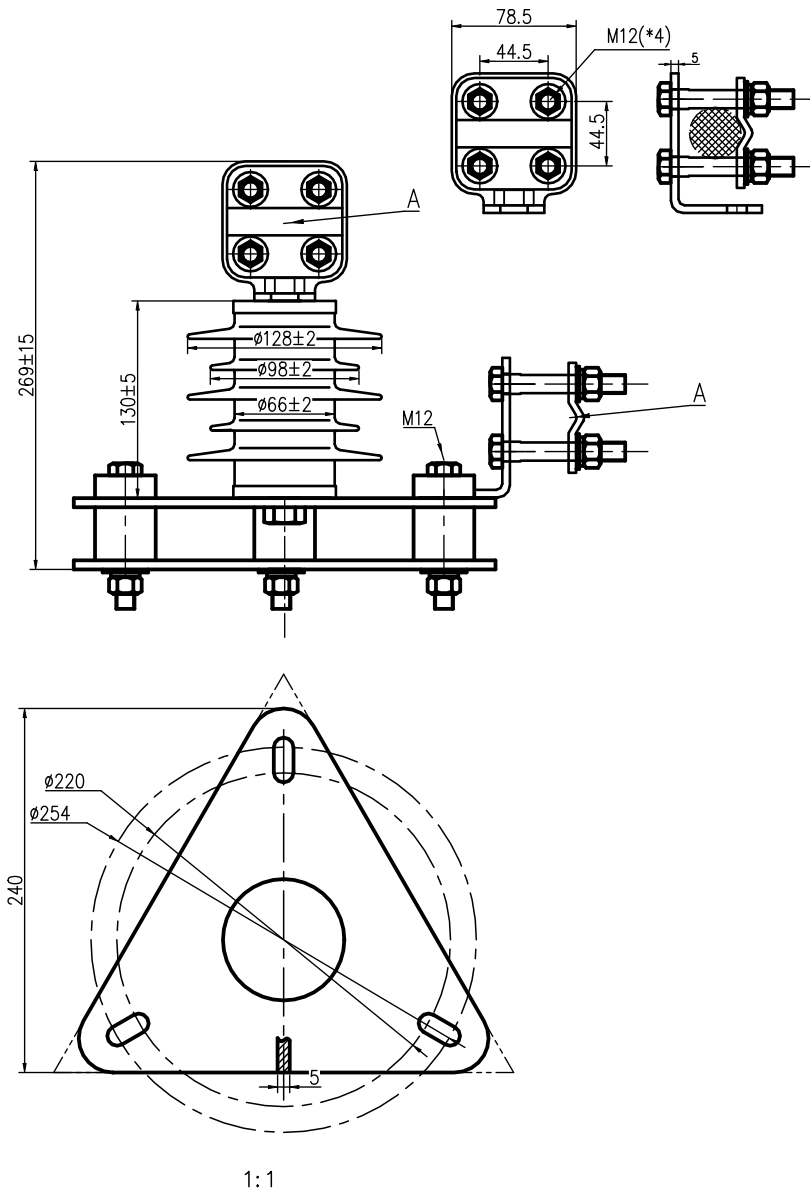

151 Industrial Park Rd
Colborne, ON K0K 1S0
905-355-3281

Station Class Surge Arrester
9kV Nom. 7.65kV MCOV
Silicone

SURGE ARRESTER PERFORMANCE DATA			
NO.	ITEM	DATA	UNIT
6	ARRESTER CLASS	STATION	
7	RATED VOLTAGE	9	kV
8	CONTINUOUS OPERATING VOLTAGE (MCOV)	7.65	kV
9	NOMINAL DISCHARGE CURRENT	10	kA
10	CREEPAGE DISTANCE	12.99	In.

PRODUCT	9KV SILICONE STATION CLASS SURGE ARRESTER
PART NUMBER	502LAS9 (YH10WZ-9)

Manufacturing Standard: IEEE C62.11