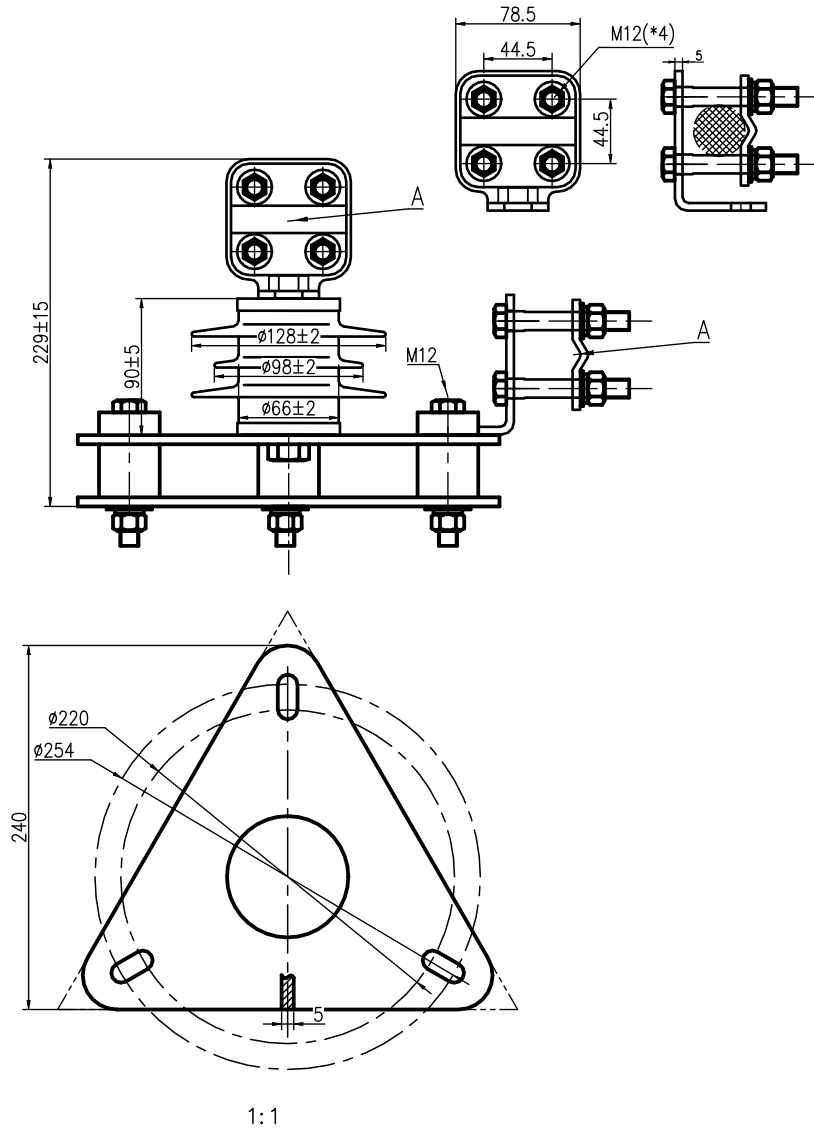

151 Industrial Park Rd  
Colborne, ON K0K 1S0  
905-355-3281

**Station Class Surge Arrester**  
**6kV Nom. 5.1kV MCOV**  
**Silicone**

SURGE ARRESTER PERFORMANCE DATA			
NO.	ITEM	DATA	UNIT
6	ARRESTER CLASS	STATION	
7	RATED VOLTAGE	6	kV
8	CONTINUOUS OPERATING VOLTAGE (MCOV)	5.1	kV
9	NOMINAL DISCHARGE CURRENT	10	kA
10	CREEPAGE DISTANCE	8.27	In.

PRODUCT	6KV SILICONE STATION CLASS SURGE ARRESTER
PART NUMBER	502LAS6 (YH10WZ-6)

Manufacturing Standard: IEEE C62.11