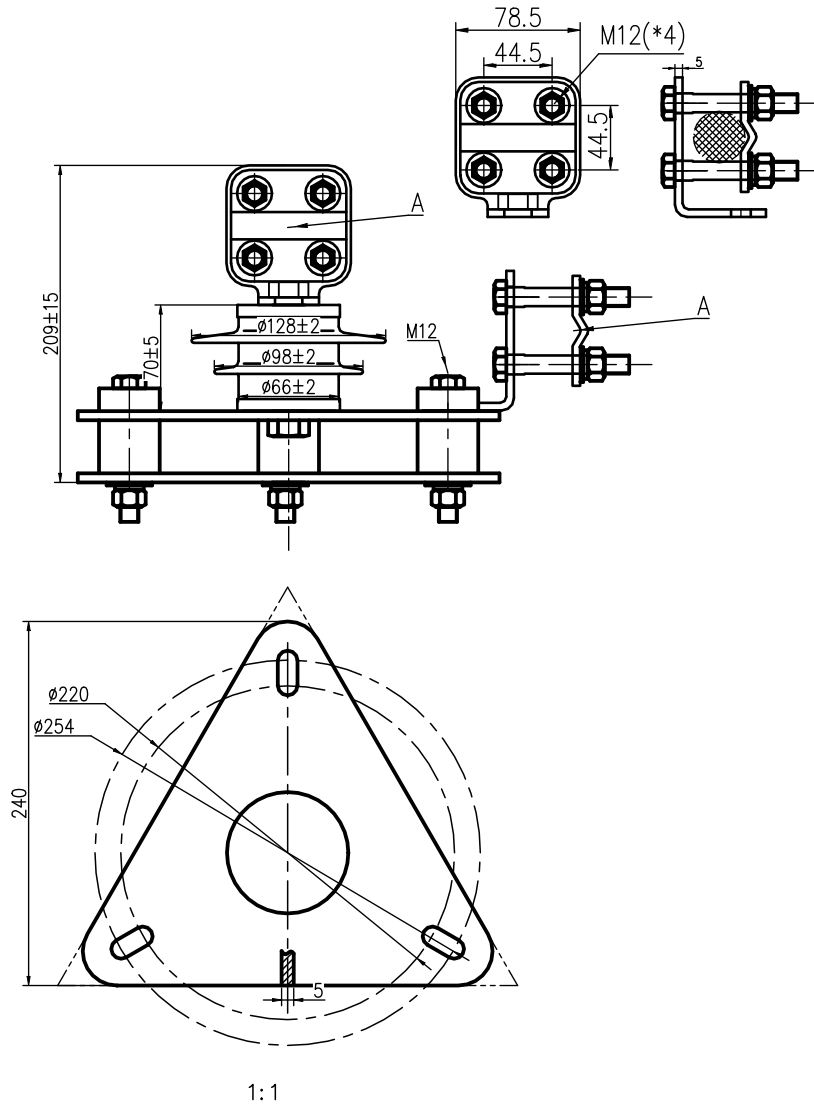

151 Industrial Park Rd  
Colborne, ON K0K 1S0  
905-355-3281

**Station Class Surge Arrester**  
**3kV Nom. 2.55kV MCOV**  
**Silicone**

SURGE ARRESTER PERFORMANCE DATA			
NO.	ITEM	DATA	UNIT
6	ARRESTER CLASS	STATION	
7	RATED VOLTAGE	3	kV
8	CONTINUOUS OPERATING VOLTAGE (MCOV)	2.55	kV
9	NOMINAL DISCHARGE CURRENT	10	kA
10	CREEPAGE DISTANCE	5.12	In.

PRODUCT	3KV SILICONE STATION CLASS SURGE ARRESTER
PART NUMBER	502LAS3 (YH10WZ-3)

Manufacturing Standard: IEEE C62.11