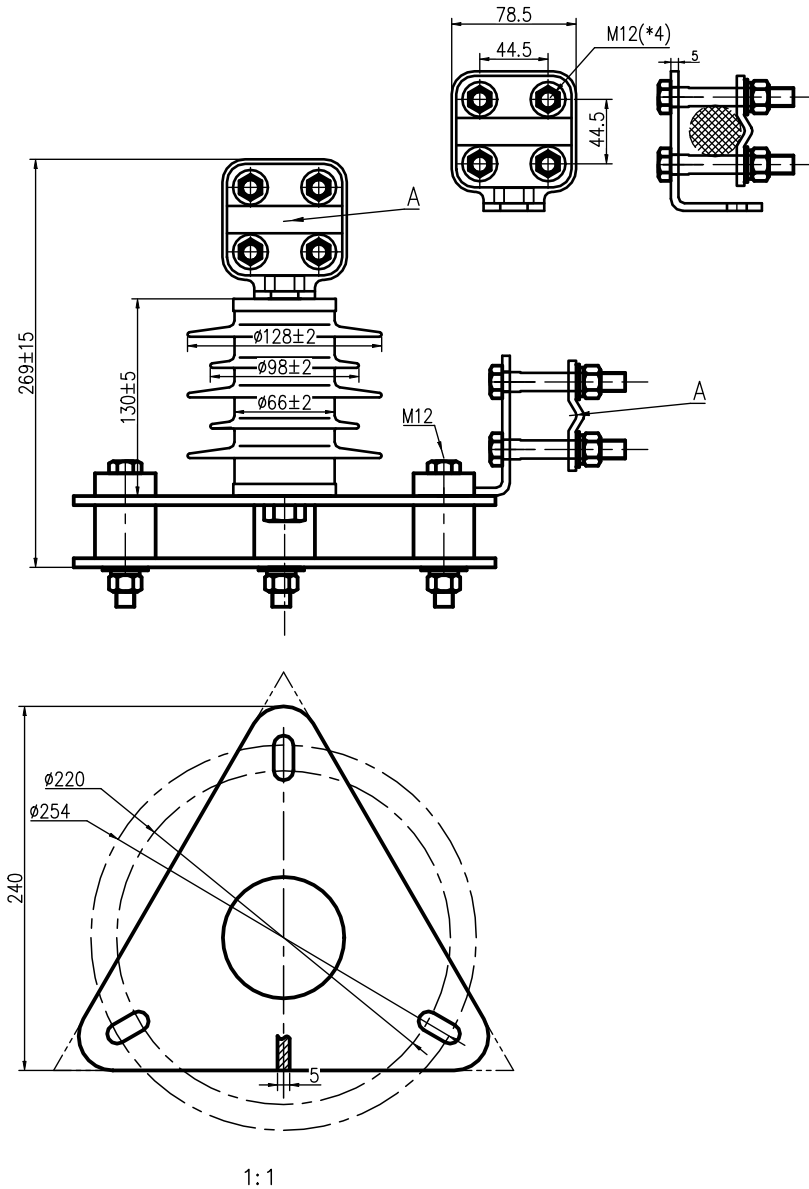

151 Industrial Park Rd
Colborne, ON K0K 1S0
905-355-3281

**Station Class Surge Arrester
10kV Nom. 8.4kV MCOV
Silicone**

SURGE ARRESTER PERFORMANCE DATA			
NO.	ITEM	DATA	UNIT
6	ARRESTER CLASS	STATION	
7	RATED VOLTAGE	10	kV
8	CONTINUOUS OPERATING VOLTAGE (MCOV)	8.4	kV
9	NOMINAL DISCHARGE CURRENT	10	kA
10	CREEPAGE DISTANCE	12.99	In.

PRODUCT	10KV SILICONE STATION CLASS SURGE ARRESTER
PART NUMBER	502LAS10 (YH10WZ-10)