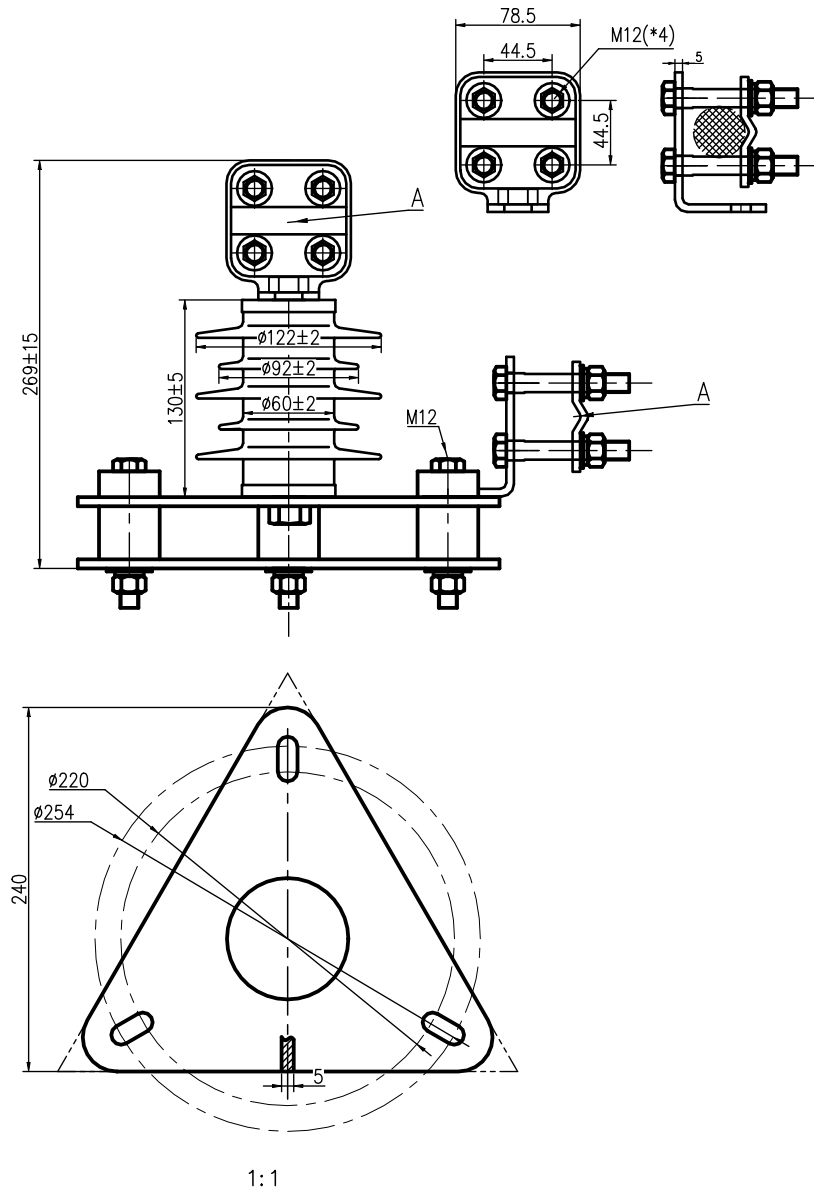

151 Industrial Park RdA  
 Colborne, ON K0K 1S0  
 905-355-3281

**Intermediate Class Surge Arrester**  
**9kV Nom. 7.65kV MCOV**  
**Silicone**

SURGE ARRESTER PERFORMANCE DATA			
NO.	ITEM	DATA	UNIT
6	ARRESTER CLASS	<b>INTERMEDIATE</b>	
7	RATED VOLTAGE	<b>9</b>	kV
8	CONTINUOUS OPERATING VOLTAGE (MCOV)	<b>7.65</b>	kV
9	NOMINAL DISCHARGE CURRENT	<b>10</b>	kA
10	CREEPAGE DISTANCE	<b>12.99</b>	In.

PRODUCT	<b>9KV SILICONE SURGE ARRESTER</b>
PART NUMBER	<b>502LAI9 (YH10W-9)</b>

Manufacturing Standard: IEEE C62.11