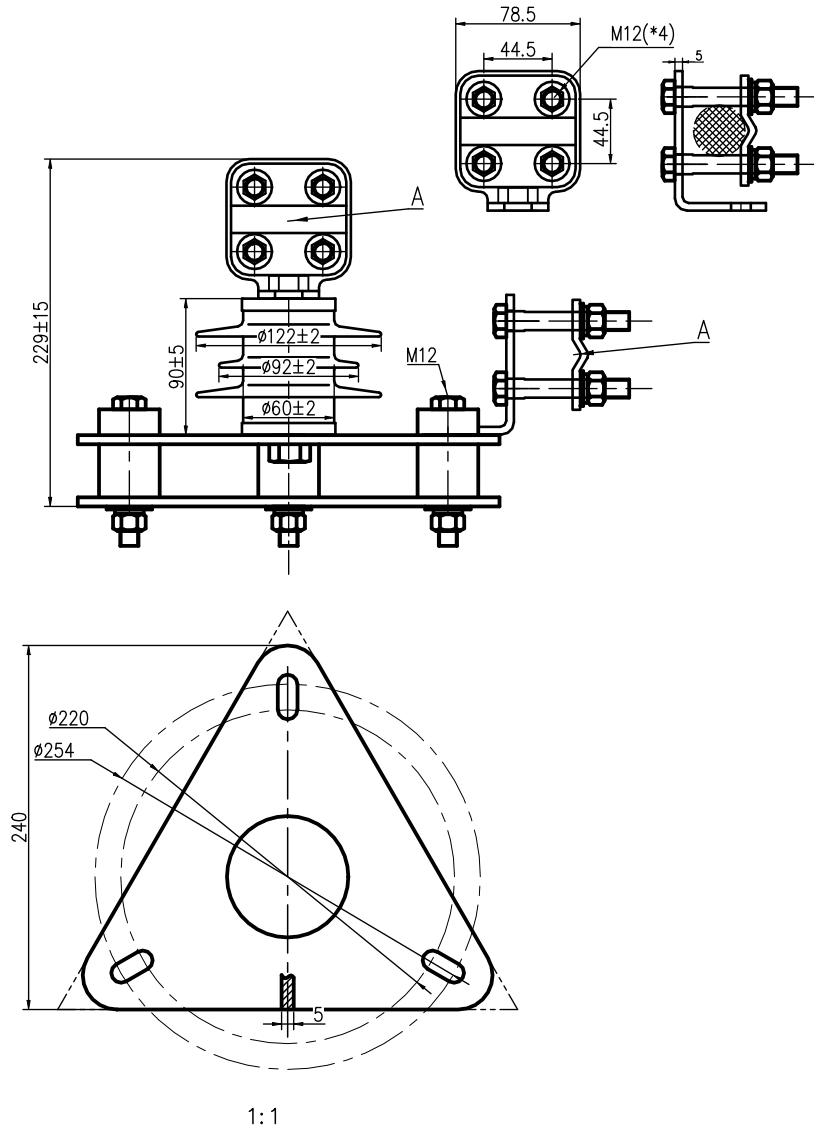

### Intermediate Class Surge Arrester 6kV Nom. 5.1kV MCOV Silicone

SURGE ARRESTER PERFORMANCE DATA			
NO.	ITEM	DATA	UNIT
6	ARRESTER CLASS	INTERMEDIATE	
7	RATED VOLTAGE	6	kV
8	CONTINUOUS OPERATING VOLTAGE (MCOV)	5.1	kV
9	NOMINAL DISCHARGE CURRENT	10	kA
10	CREEPAGE DISTANCE	8.26	In.

PRODUCT	6KV SILICONE SURGE ARRESTER
PART NUMBER	502LAI6 (YH10W-6)

Manufacturing Standard: IEEE C62.11