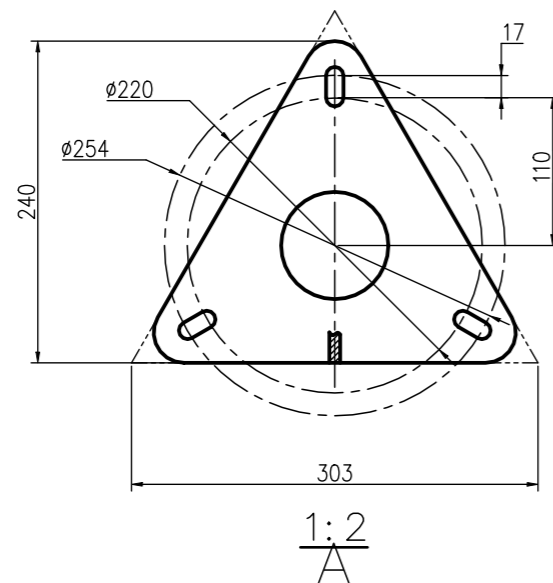

151 Industrial Park Rd
Colborne, ON K0K 1S0
905-355-3281

**Intermediate Class Arrester
48kV nom. 39kV MCOV
Silicone**

SURGE ARRESTER PERFORMANCE DATA			
NO.	ITEM	DATA	UNIT
6	ARRESTER CLASS	INTERMEDIATE	
7	RATED VOLTAGE	48	kV
8	CONTINUOUS OPERATING VOLTAGE (MCOV)	39	kV
9	NOMINAL DISCHARGE CURRENT	10	kA
10	CREEPAGE DISTANCE	91.69	In.

PRODUCT	48KV SILICONE INTERMEDIATE CLASS ARRESTER
PART NUMBER	502LAI48 (YH10WI-48)

Manufacturing Standard: IEEE C62.11