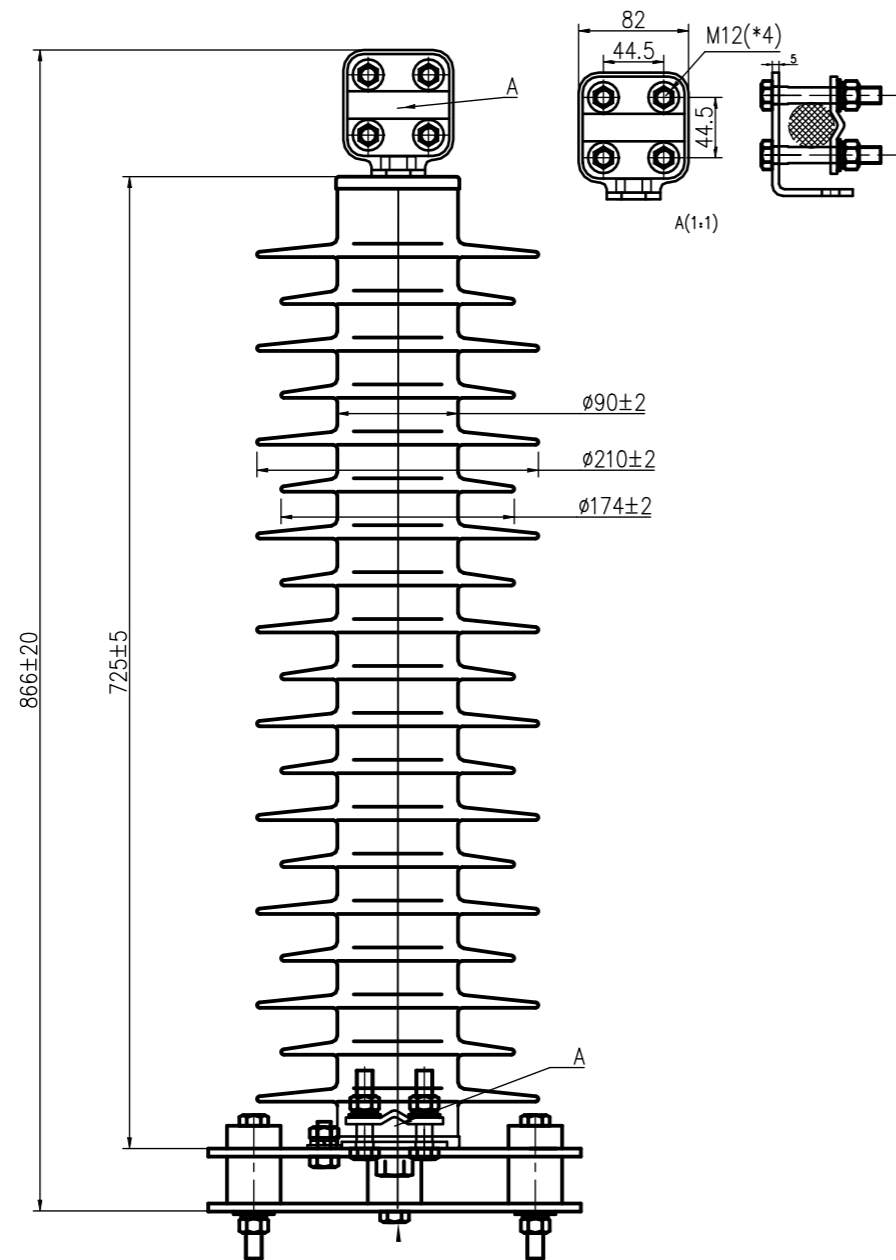

151 Industrial Park Rd
Colborne, ON K0K 1S0
905-355-3281

**Intermediate Class Arrester
48kV nom. 39kV MCOV
Silicone**

SURGE ARRESTER PERFORMANCE DATA			
NO.	ITEM	DATA	UNIT
6	ARRESTER CLASS	INTERMEDIATE	
7	RATED VOLTAGE	48	kV
8	CONTINUOUS OPERATING VOLTAGE (MCOV)	39	kV
9	NOMINAL DISCHARGE CURRENT	10	kA
10	CREEPAGE DISTANCE	91.69	In.

PRODUCT	48KV SILICONE INTERMEDIATE CLASS ARRESTER
PART NUMBER	502LAI48 (YH10WI-48)

Manufacturing Standard: IEEE C62.11