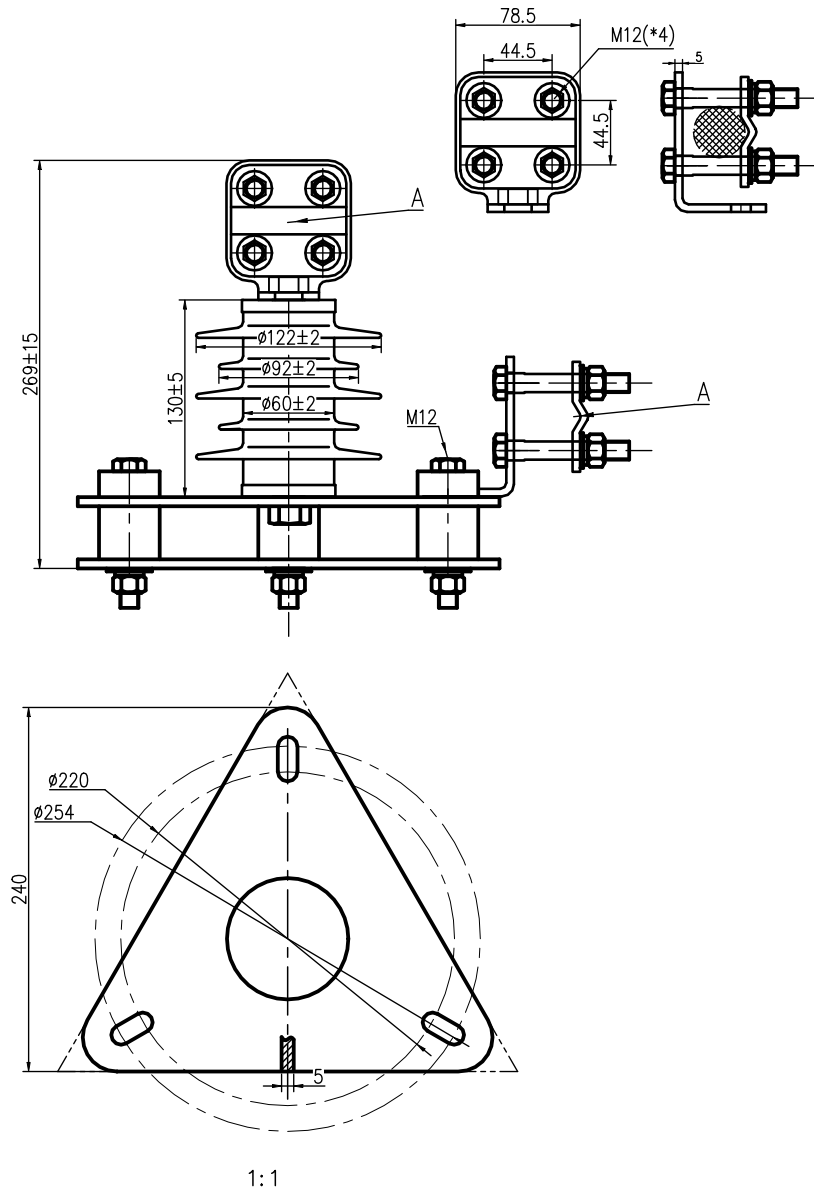

151 Industrial Park RdA  
 Colborne, ON K0K 1S0  
 905-355-3281

**Intermediate Class Surge Arrester**  
**10kV Nom. 8.4kV MCOV**  
**Silicone**

SURGE ARRESTER PERFORMANCE DATA			
NO.	ITEM	DATA	UNIT
6	ARRESTER CLASS	INTERMEDIATE	
7	RATED VOLTAGE	10	kV
8	CONTINUOUS OPERATING VOLTAGE (MCOV)	8.4	kV
9	NOMINAL DISCHARGE CURRENT	10	kA
10	CREEPAGE DISTANCE	12.99	In.

PRODUCT	10KV SILICONE SURGE ARRESTER
PART NUMBER	502LAI10 (YH10W-310)

Manufacturing Standard: IEEE C62.11