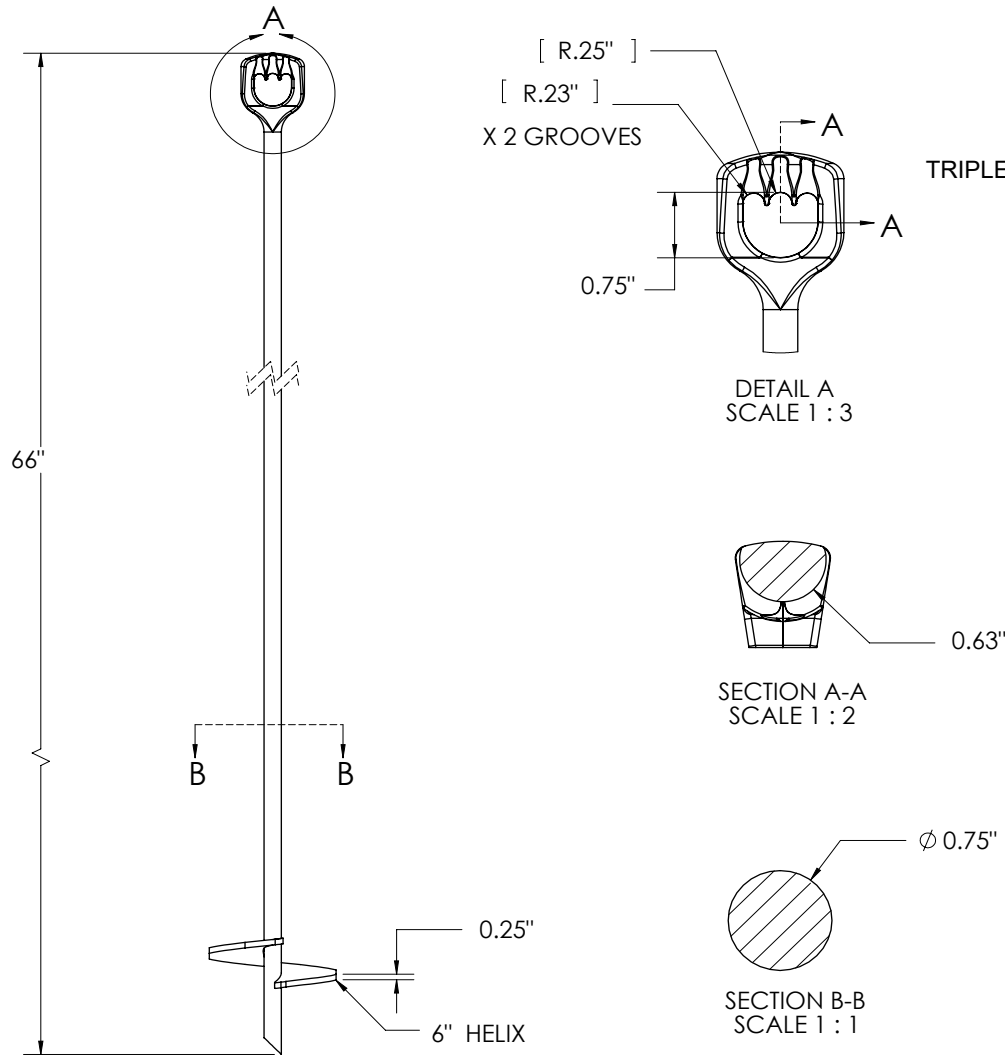

151 Industrial Park Rd
Colborne, ON K0K 1S0
905-355-3281

No-Wrench Screw Anchor, 6" Dia., Helix, 3/4" x 66" Shaft	
Frontier Part Number:	425SA6H