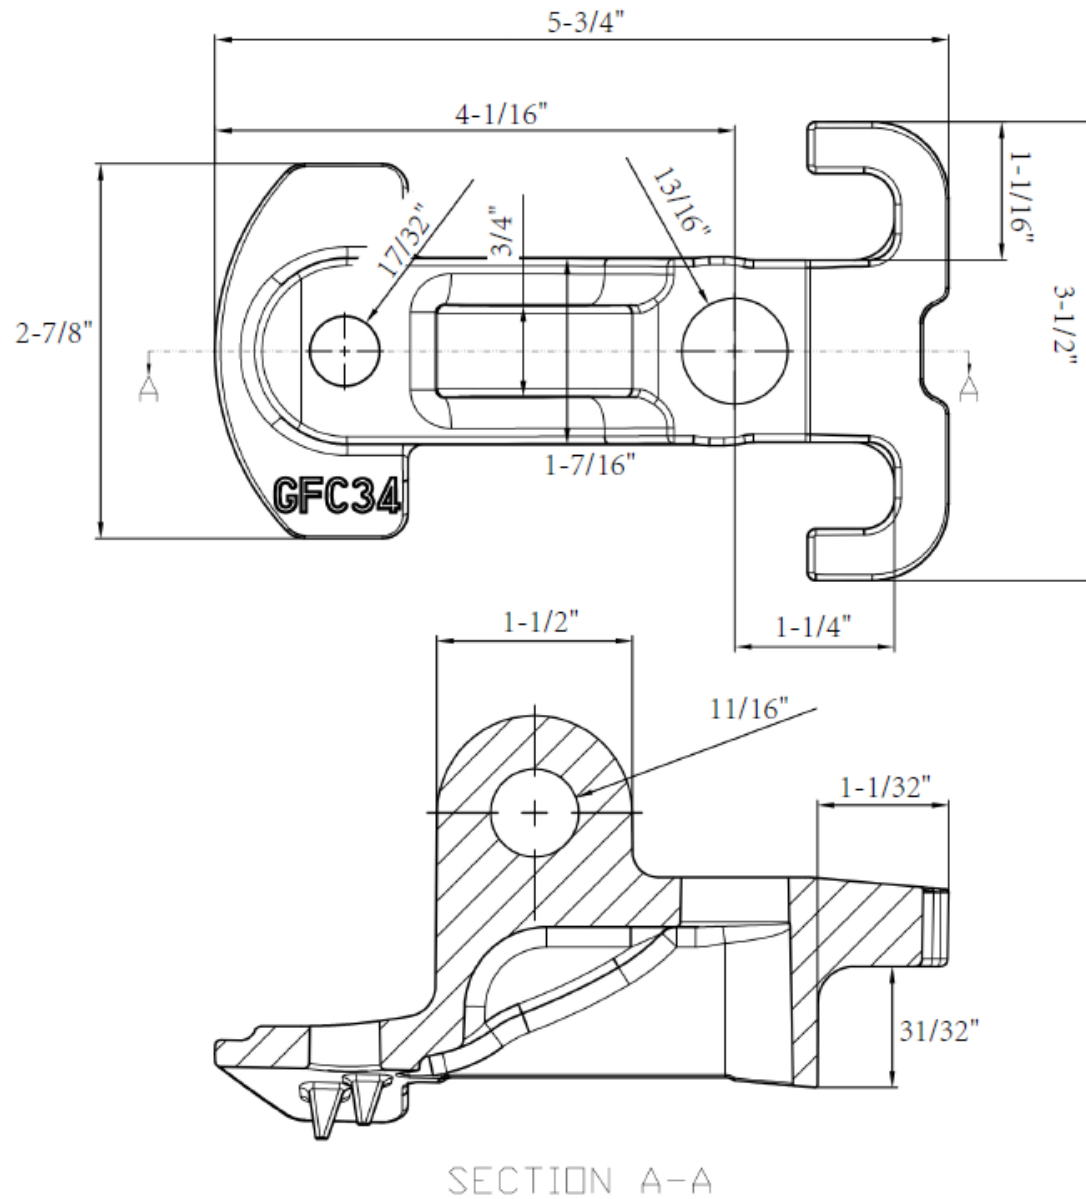

151 Industrial Park Rd  
Colborne, ON K0K 1S0  
905-355-3281

**NOTES:**

1. HOT DIPPED GALVANIZED IN ACCORDANCE WITH CSA G164
2. SPURS FOR WOOD POLES

**Combination Guy Fitting, 13/16"  
Upper Hole, 11/16" Pin Dia.**

**Frontier Part  
Number:**

**400GFC34**