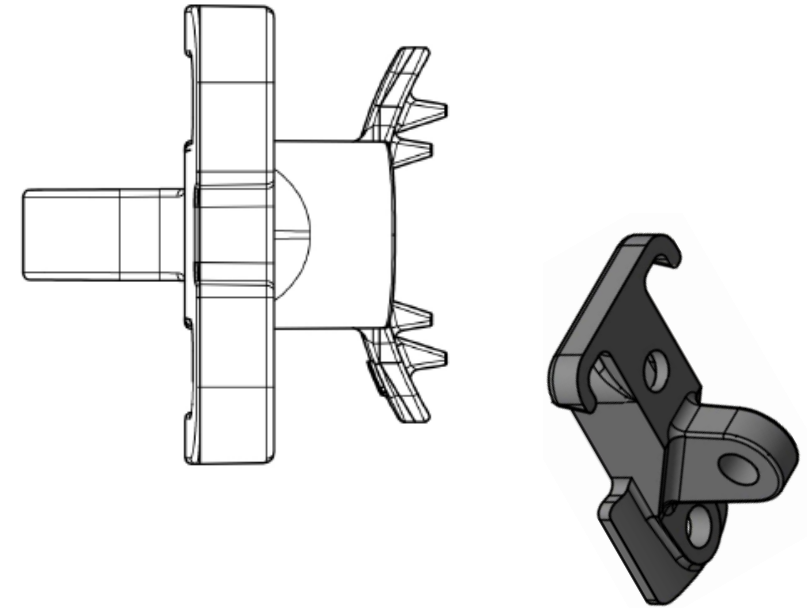

151 Industrial Park Rd  
Colborne, ON K0K 1S0  
905-355-3281

**NOTES:**

1. HOT DIPPED GALVANIZED IN ACCORDANCE WITH CSA G164
2. SPURS FOR WOOD POLES

**Combination Guy Fitting, 13/16"  
Upper Hole, 11/16" Pin Dia.**

**Frontier Part  
Number:**

**400GFC34**